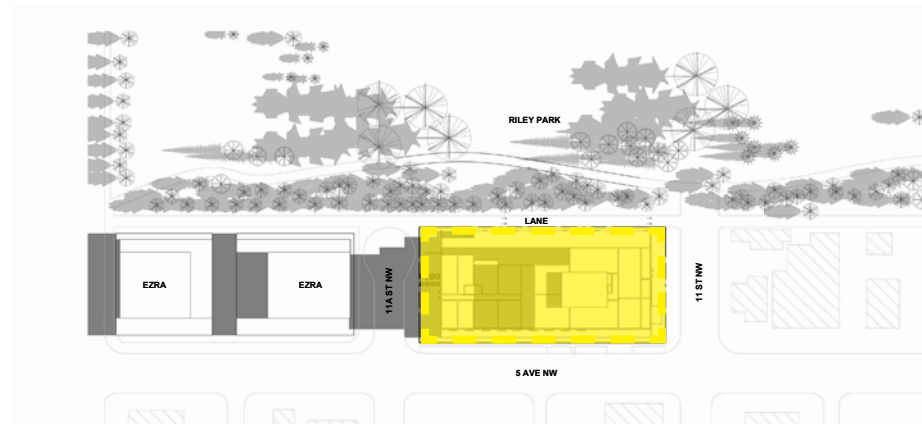

# 10 SHADOW STUDY

MARCH 21 - 8AM

MARCH 21 - 12PM

MARCH 21 - 4PM

JUN 21 - 8AM

JUN 21 - 12PM

JUN 21 - 4PM

SEPT 21 - 8AM

SEPT 21 - 12PM

SEPT 21 - 4PM