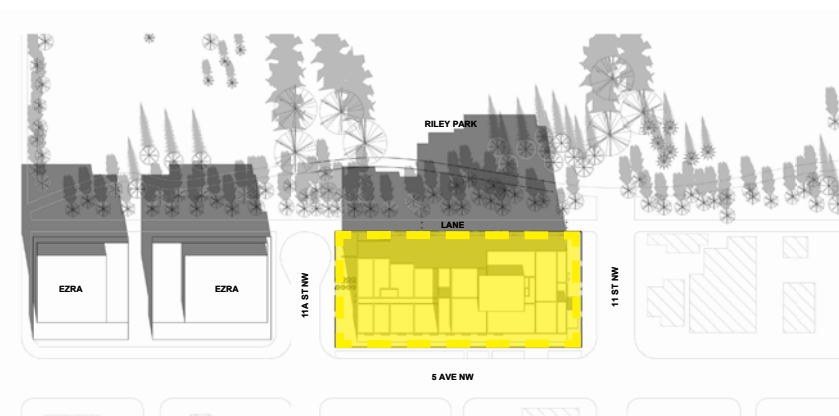

# 10 SHADOW STUDY

MARCH 21 - 8AM

MARCH 21 - 12PM

MARCH 21 - 4PM

JUN 21 - 8AM

JUN 21 - 12PM

JUN 21 - 4PM

SEPT 21 - 8AM

SEPT 21 - 12PM

SEPT 21 - 4PM